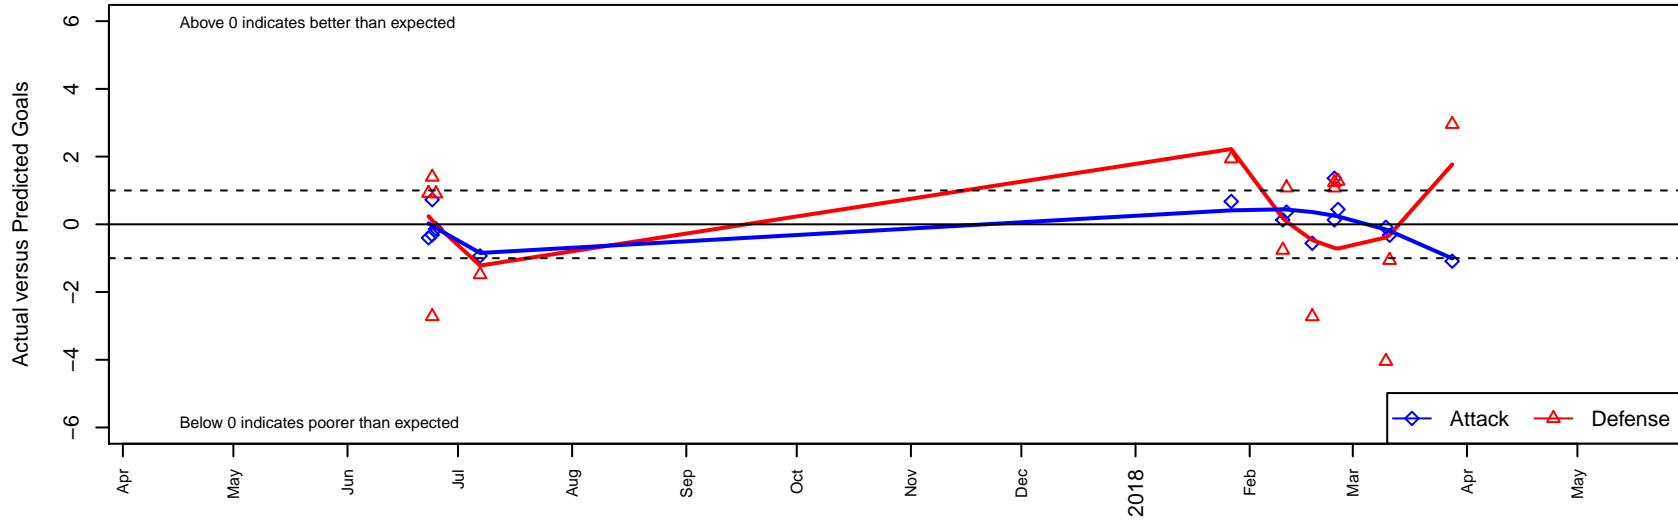

# PCU Black B01

Portland City United SC  
 Portland, OR  
 B01 total strength=1106  
 attack=2.97 defense=2.82  
 spr league = PTT Win B01 Div 2

alt names used:  
 PCU 2001B – BLACK  
 PCU 2001B – BLACK  
 PCU 01B Black

Venues played:  
 2017 Clash At the Border Gold/Silver/Bronze  
 2017 PCU Summer Classic U16–U17 Black  
 2017 PTT Winter B01 Division 2

**PCU Black B01**  
 Dots are actual minus expected GF (blue circles) and GA (red triangles).  
 Blue line is smoothed change in attack strength. Red is smoothed change in defense strength.

**attack and defense variance (black dot)  
relative to other teams  
and top 10 in region**

**attack and defense rating  
relative to others at age  
and all opponents in last 13 months**

**Performance relative to 13 month average**